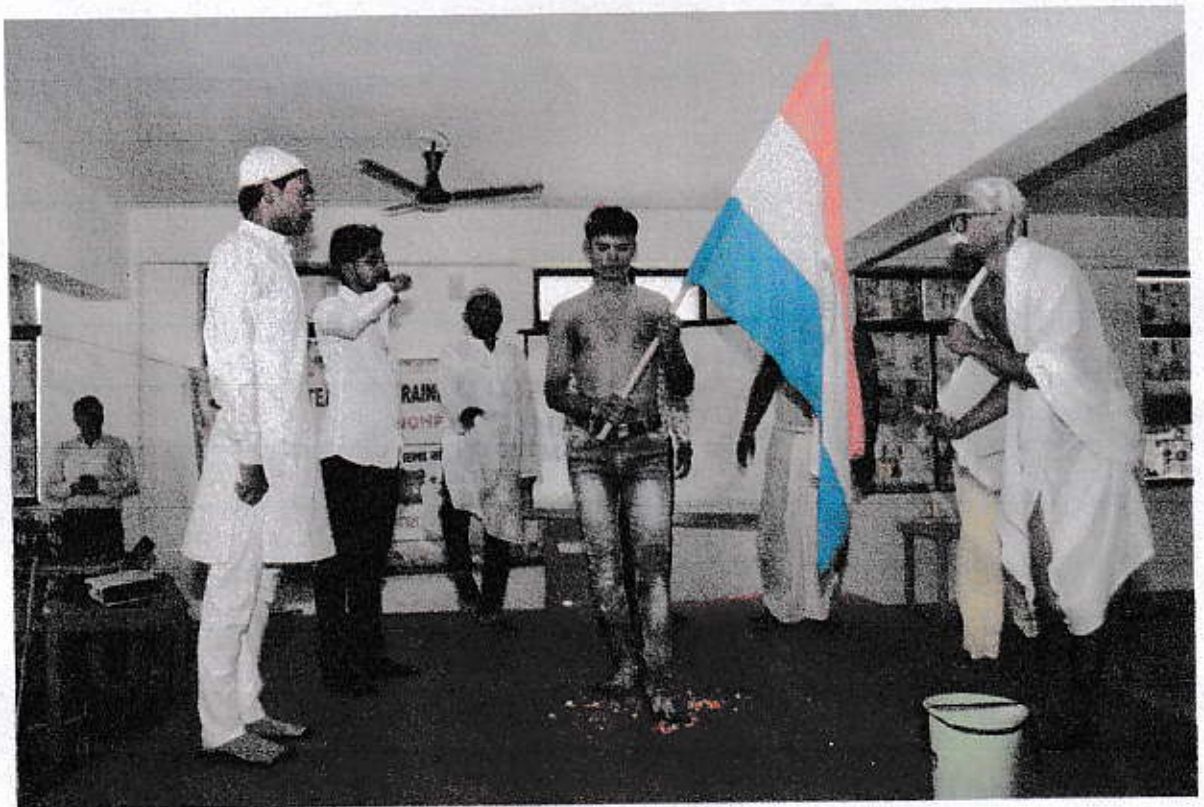

ST. PAUL TEACHERS' TRAINING COLLEGE BIRSINGHPUR

(Under Aegis of Parmeshwar Neeta Education Trust)

Recognized by NCTE, Bhubaneshwar

Affiliated to L.N.Mithila University, Darbhanga (B.Ed.) & Bihar School Examination Board Patna (D.El.Ed.)

ART & CRAFT EXHIBITION

24-05-2019

IC
Co-ordinator
SPTTCB, Samastipur (Bihar)

P.R.O.
St. Paul Teachers Training College
Birsinghpur
Jhahuri, Samastipur

Nukkad Natak Presentation

Nukkad Natak on Gandhi Jee Life